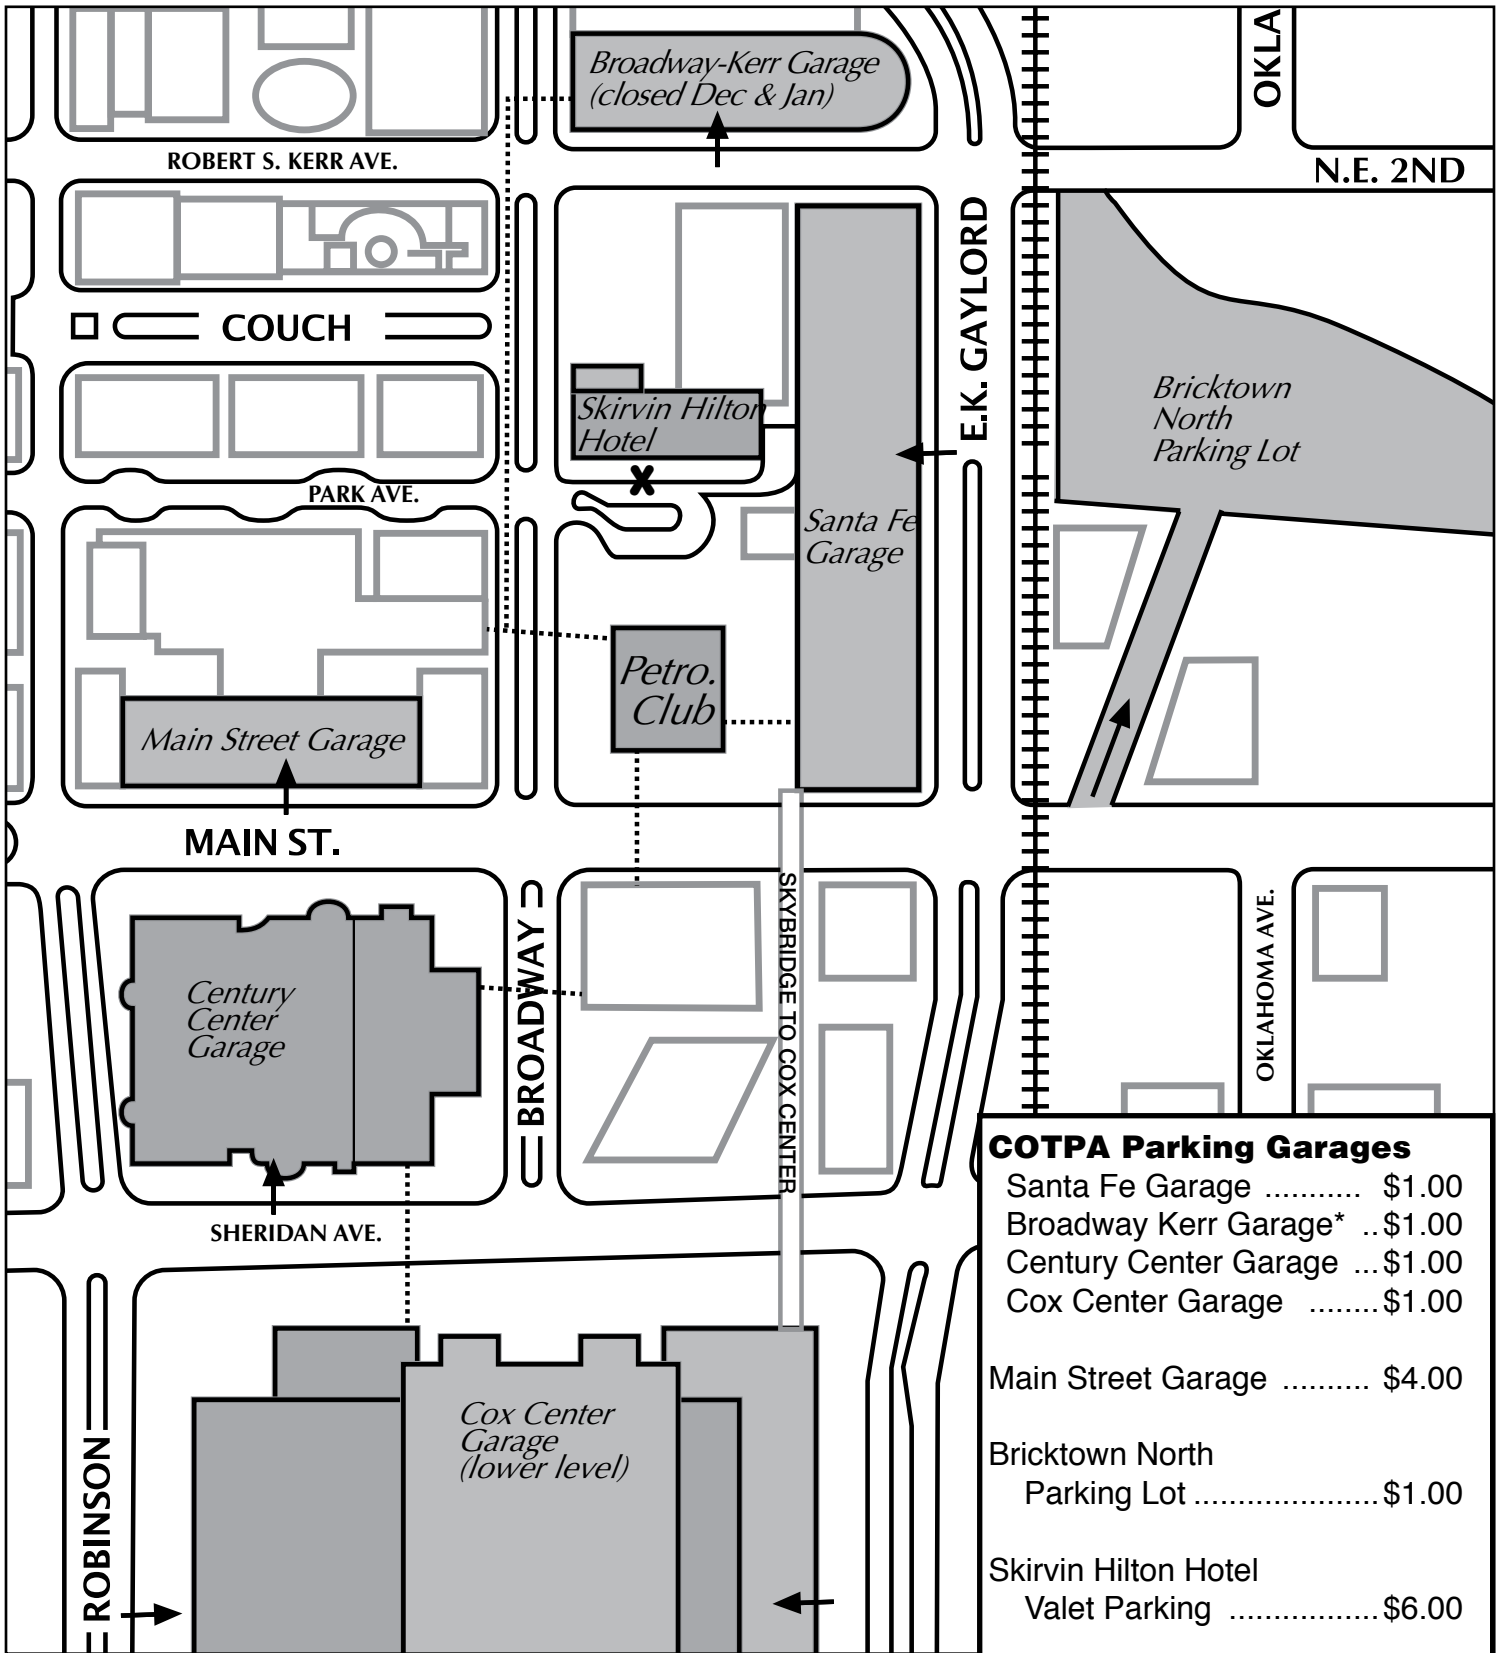

Rotary Parking Guide for Dec 2009/Jan 2010

COTPA Parking Garages

Santa Fe Garage	\$1.00
Broadway Kerr Garage* ..	\$1.00
Century Center Garage ...	\$1.00
Cox Center Garage	\$1.00
Main Street Garage	\$4.00
Bricktown North Parking Lot	\$1.00
Skirvin Hilton Hotel Valet Parking	\$6.00

Prices are based on up to 2 hours on Tuesday mid-day. **COTPA garages and the Bricktown Parking Lot use the special Rotary parking sticker purchased at the meetings. One Sticker = \$1.00.** The Main Street Parking Garage and Skirvin Hilton Hotel Valet Parking require cash.

***BK Garage is closed in Dec & Jan 2010.**

Rotary Club members who attend our regular Tuesday luncheons have a variety of parking options adjacent to the Petroleum Club in the Chase Tower. The map shows the highlighted parking lots and garages available. The arrow shows where to enter the garage and the X shows the location of Valet Parking at the Skirvin Hilton Hotel. The dotted lines show the "Underground - Conncourse" that connects all of the garages to the Petroleum Club.